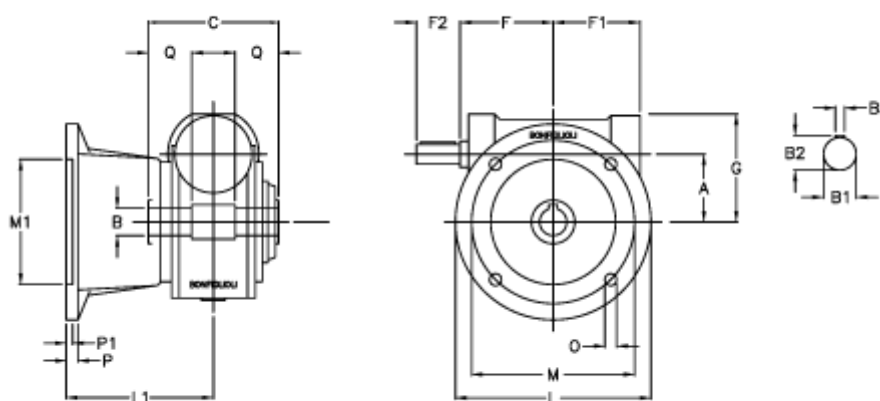

Data Sheet

Article number: 3901049018600

Description: Worm gear with solid input shaft
VF 49FA-18-HS

Measures

a	= 49.5	F1 = 63	P = 12
B	= 25	F2 = 40	P1 = 10
B1	= 16	g = 80	Q = 22.5
B2	= 18.0	L = 125	
B3	= 5	L1 = 115	
C	= 82	m = 90	
Description	= VF 49FA-xx-HS	M1 = 70	
F	= 65	O = 10.5	